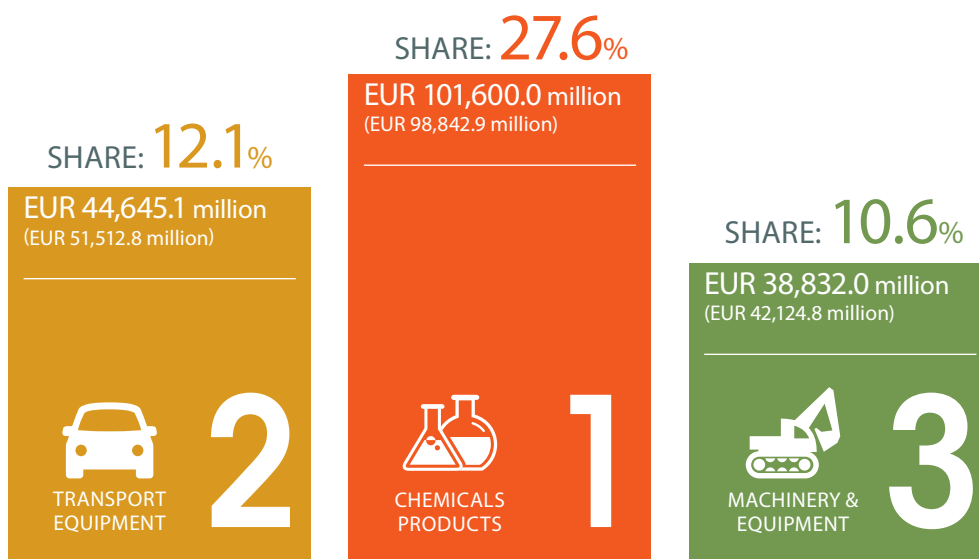

BELGIAN FOREIGN TRADE - PARTNERS

January - December 2020 (January - December 2019)

EXPORTS

IMPORTS

TOTAL EXPORTS¹:
EUR 367,544.9
 million
 (EUR 399,183.2 million)

TOTAL IMPORTS²:
EUR 346,539.5
 million
 (EUR 381,963.3 million)

BELGIAN FOREIGN TRADE - PRODUCT GROUPS

January - December 2020 (January - December 2019)

EXPORTS

IMPORTS