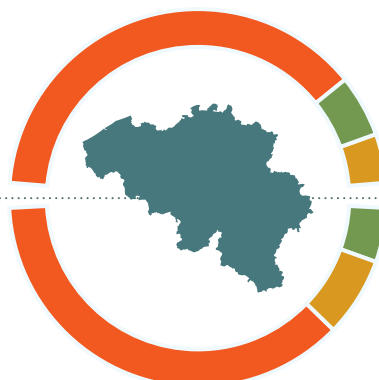

BELGIAN FOREIGN TRADE - PARTNERS

January - December 2020 (January - December 2019)

EXPORTS

IMPORTS

TOTAL EXPORTS¹:
EUR 367,544.9
 million
 (EUR 399,183.2 million)

TOTAL IMPORTS²:
EUR 346,539.5
 million
 (EUR 381,963.3 million)

BELGIAN FOREIGN TRADE - PRODUCT GROUPS

January - December 2020 (January - December 2019)

EXPORTS

IMPORTS