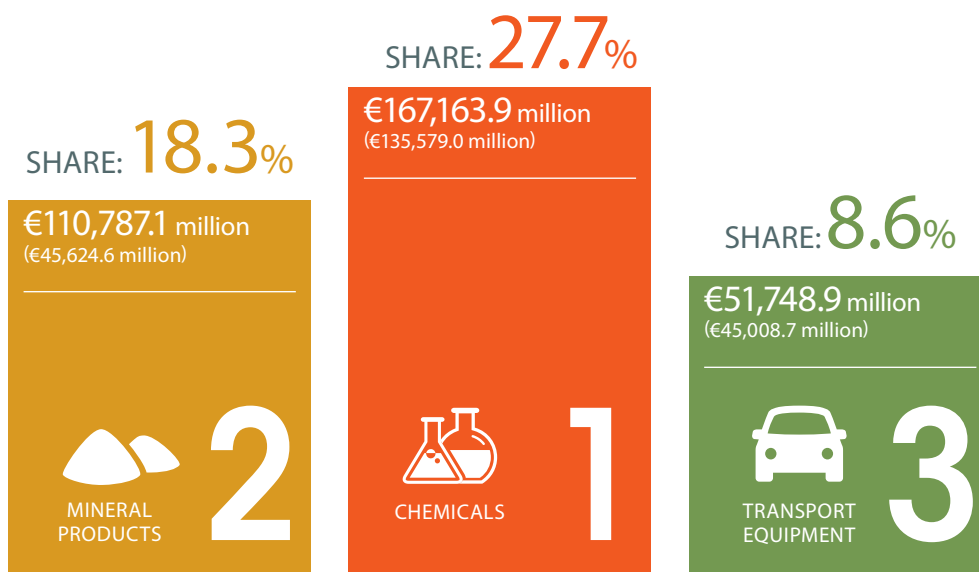

## EXPORTS

## IMPORTS

TOTAL EXPORTS <sup>1</sup>:  
**€604,380.3**  
 million  
 (€464,683.7 million)

TOTAL IMPORTS <sup>2</sup>:  
**€592,470.7**  
 million  
 (€446,514.3 million)

# BELGIAN FOREIGN TRADE - PRODUCTS

January - December 2022 (January - December 2021)