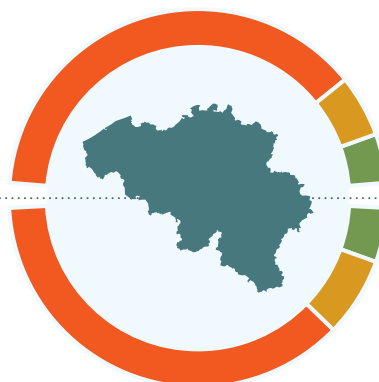

BELGIAN FOREIGN TRADE - PARTNERS

January - June 2021 (January - June 2020)

EXPORTS

IMPORTS

TOTAL EXPORTS¹:
EUR 215,080.1
 million
 (EUR 181,091.5 million)

TOTAL IMPORTS²:
EUR 202,091.4
 million
 (EUR 172,491.3 million)

BELGIAN FOREIGN TRADE - PRODUCTS

January - June 2021 (January - June 2020)

EXPORTS

IMPORTS