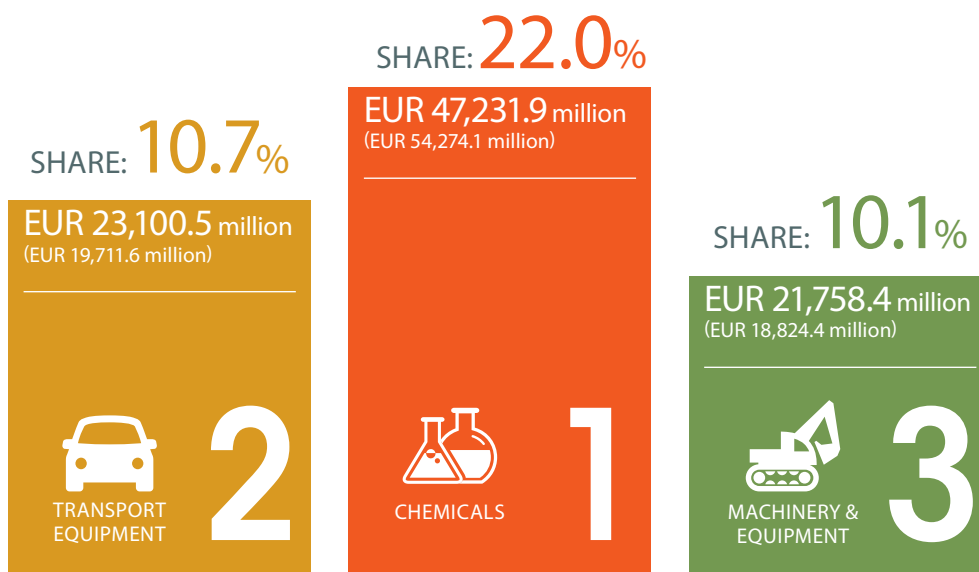

BELGIAN FOREIGN TRADE - PARTNERS

January - June 2021 (January - June 2020)

EXPORTS

IMPORTS

TOTAL EXPORTS¹:
EUR 215,080.1
 million
 (EUR 181,091.5 million)

TOTAL IMPORTS²:
EUR 202,091.4
 million
 (EUR 172,491.3 million)

BELGIAN FOREIGN TRADE - PRODUCTS

January - June 2021 (January - June 2020)

EXPORTS

IMPORTS